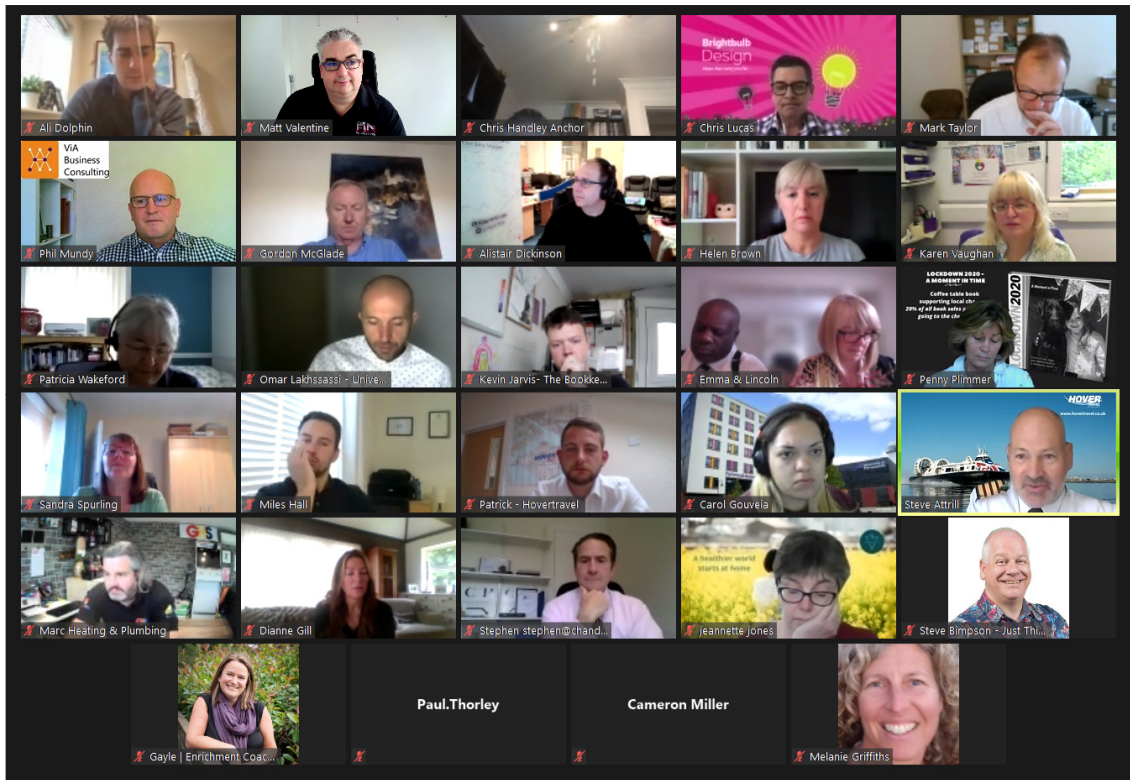

PBE Zoom Meeting Minutes 07-07-2021

Present: 30 people this time.

This week's Zoom meeting is being run on behalf of Portsmouth Business Week.

Present at this week's meeting is:

Dianne Gill – Dementia Support / Sage House

Look after people living with dementia throughout all parts of their journey. Recently there have been 150 new customers come to Dementia Support in just one month.

Marc Smith – The GHS Group

Steve Attrill – Hover Travel